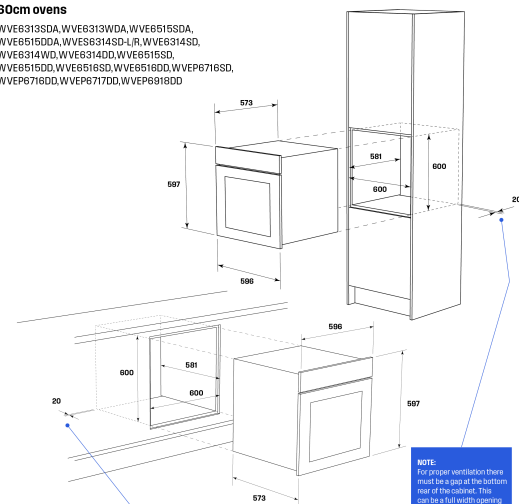

WVEP6717DD

60cm multi-function 10 dark stainless steel PyroClean oven with Dual AirFry, EasyBake +Steam, telescopic runners, and 80L gross capacity.

Features

- AirFry (2 levels)
- EasyBake +Steam
- Fast Heat Up
- PyroClean
- Telescopic runners
- Programmable oven timer
- Easy guide side racks
- Cooler to Touch Doors
- Dark Stainless Steel Finish
- 80L gross capacity oven

Included accessories:

grill/oven pan, 2 x chromed wire shelf, wire grill insert, side racks, baking tray, AirFry tray, 2* Small AirFry trays, 2 x telescopic runners

Product Dimension

Total height (mm) - 597, Total width (mm) - 596, Total depth (mm) - 573, CM Tech data (cm) - 60

Flush fit cut out

Flush fit cut out height (mm) - 600, Flush fit cut out width (mm) - 600, Flush fit cut out depth (mm) - 581

Proud fit cut out

Proud fit cut out height (mm) - 590, Proud fit cut out width (mm) - 565, Proud fit cut out depth (mm) - 560

60cm ovens